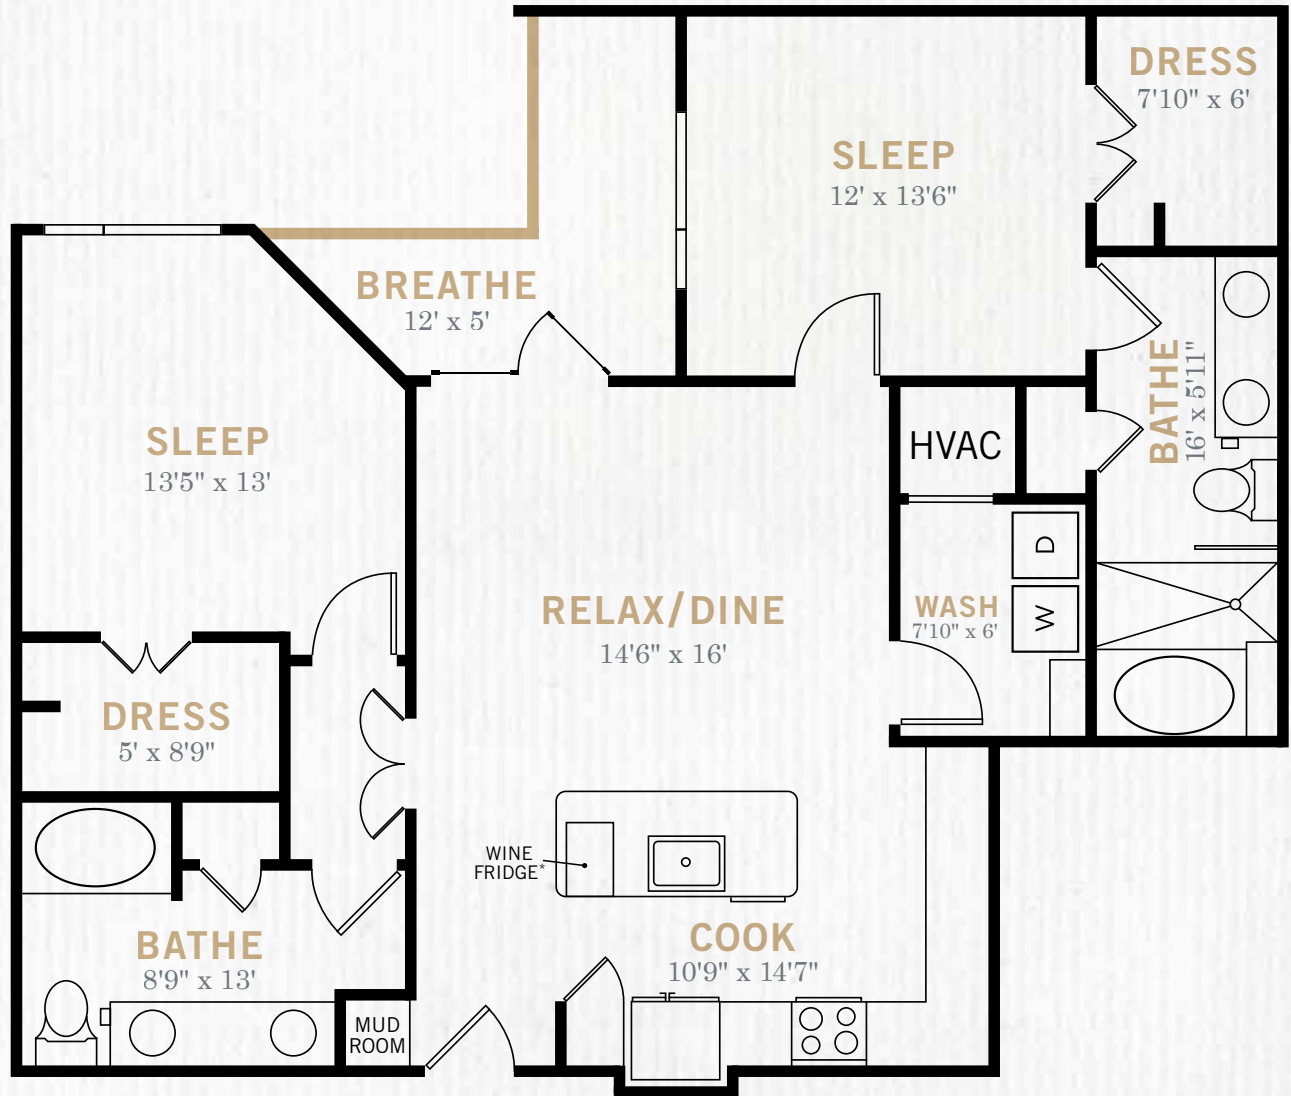

ALEXAN
RIVEREDGE

2 BR, 2 BA

INTERIOR - 1216 S.F.

UNIT PLAN

B5

*In select homes.

FINISHES OPTION 1

FINISHES OPTION 2

COMMUNITY MAP KEY

COMMUNITY MAP LAYOUT

- Gather in the large, open Clubroom
- Sync in the WiFi Lounge
- See the view from the Outdoor Skyline Terrace
- Float in our Resort-style Pool featuring Private Cabanas
- Meet and greet at the Street Level Plaza
- Slow your ride in Bike Parking
- Sweat at the Strength & Cardio Gym
- Stretch at the Yoga Studio
- Charge at the Electric Car Charging Stations
- Relax in the Resident Lounge Areas complete with TVs
- Scrub at the Dog Wash
- Get moving at the Dog Run
- Grill at the Outdoor Kitchen & Grilling Areas complete with TVs
- Dominate at the Covered Outdoor Bar with Ping Pong
- Warm up at our Courtyard Fire Pits