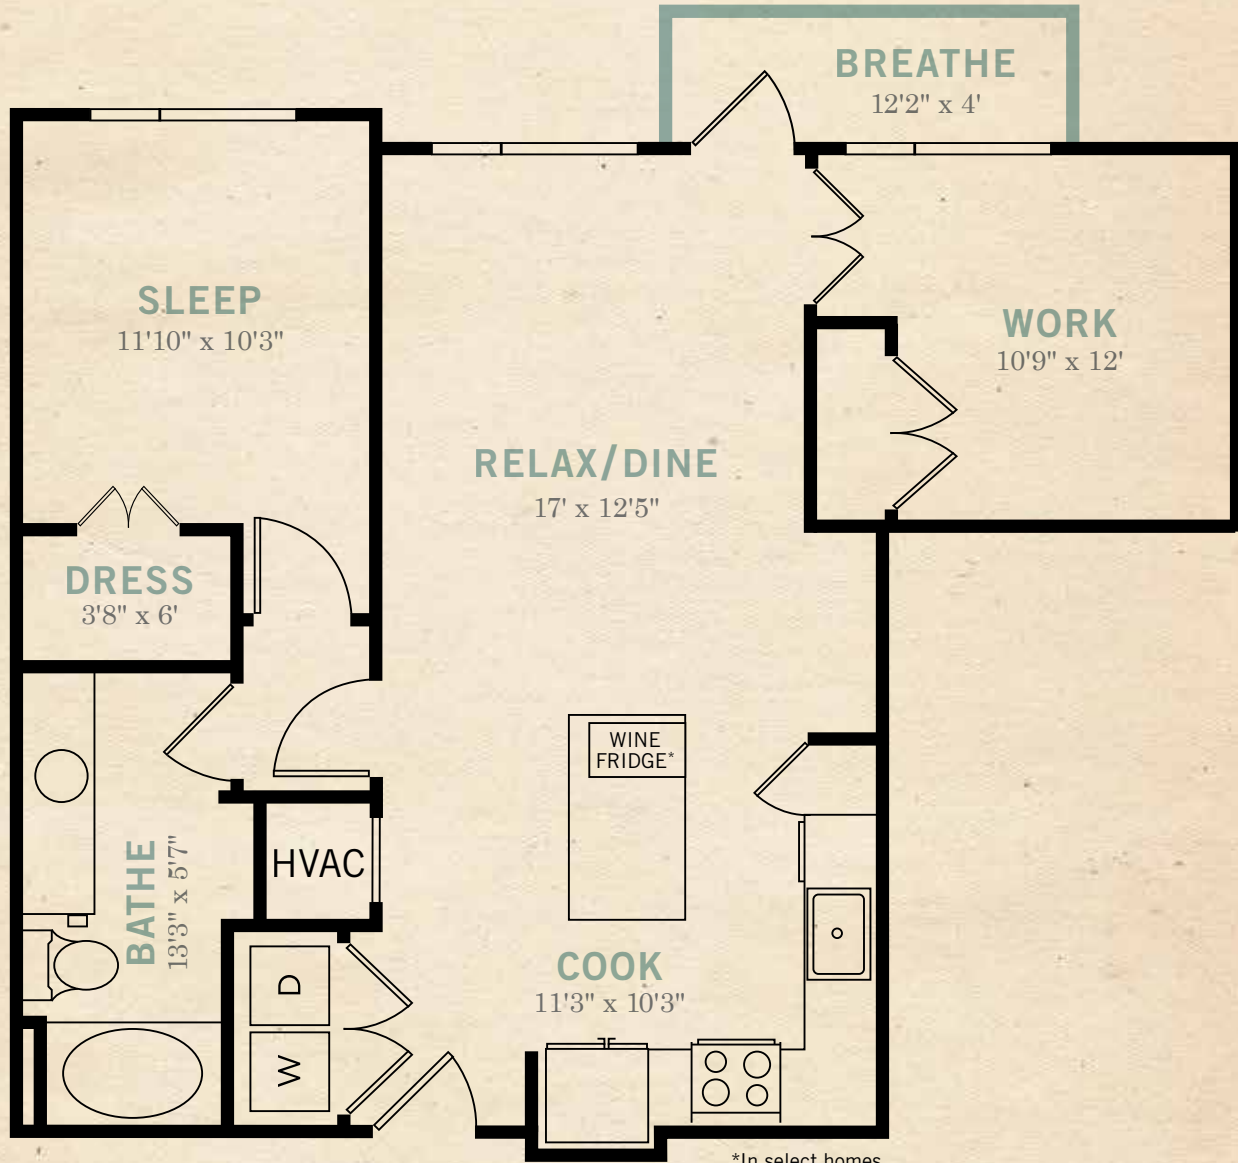

ALEXAN  
RIVEREDGE

1 BR, 1 BA

INTERIOR - 875 S.F.

UNIT PLAN

A8

FINISHES OPTION 1

FINISHES OPTION 2

\$ RENT/MO  
\$ DEPOSIT

# ALEXAN RIVEREDGE

UNIT TYPE: A8

**COMMUNITY MAP KEY**

**COMMUNITY MAP LAYOUT**

- Gather in the large, open Clubroom
- Sync in the WiFi Lounge
- See the view from the Outdoor Skyline Terrace
- Float in our Resort-style Pool featuring Private Cabanas
- Meet and greet at the Street Level Plaza
- Slow your ride in Bike Parking
- Sweat at the Strength & Cardio Gym
- Stretch at the Yoga Studio
- Charge at the Electric Car Charging Stations
- Relax in the Resident Lounge Areas complete with TVs
- Scrub at the Dog Wash
- Get moving at the Dog Run
- Grill at the Outdoor Kitchen & Grilling Areas complete with TVs
- Dominate at the Covered Outdoor Bar with Ping Pong
- Warm up at our Courtyard Fire Pits