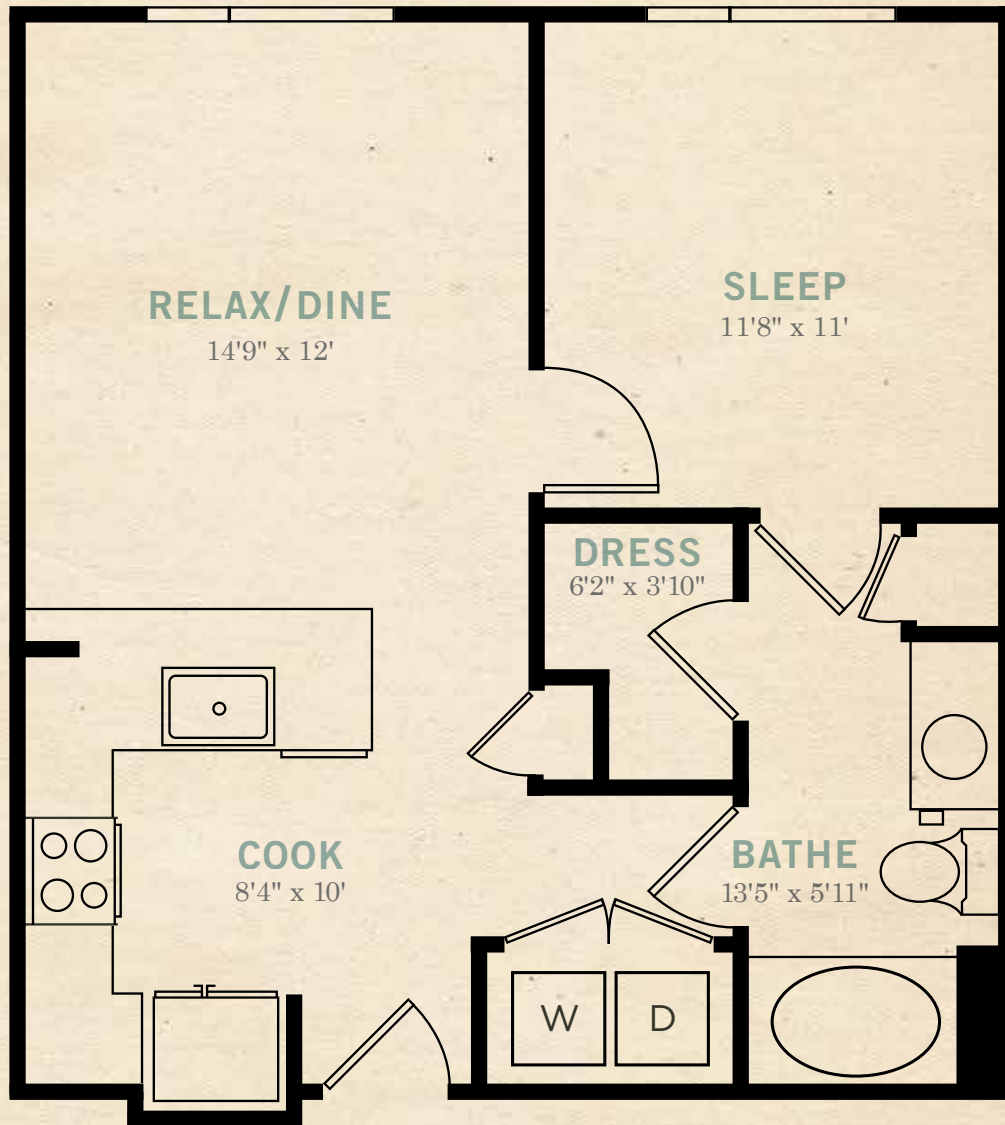

ALEXAN  
RIVEREDGE

1 BR, 1 BA

INTERIOR - 627 S.F.

UNIT PLAN

A1

FINISHES OPTION 1

FLOORING COUNTERTOP CABINET BACKSPLASH

FINISHES OPTION 2

# ALEXAN RIVEREDGE

UNIT TYPE: A1

- A
- B
- E
- LW

**COMMUNITY MAP KEY**

**COMMUNITY MAP LAYOUT**

- Gather in the large, open Clubroom
- Sync in the WiFi Lounge
- See the view from the Outdoor Skyline Terrace
- Float in our Resort-style Pool featuring Private Cabanas
- Meet and greet at the Street Level Plaza
- Slow your ride in Bike Parking
- Sweat at the Strength & Cardio Gym
- Stretch at the Yoga Studio
- Charge at the Electric Car Charging Stations
- Relax in the Resident Lounge Areas complete with TVs
- Scrub at the Dog Wash
- Get moving at the Dog Run
- Grill at the Outdoor Kitchen & Grilling Areas complete with TVs
- Dominate at the Covered Outdoor Bar with Ping Pong
- Warm up at our Courtyard Fire Pits